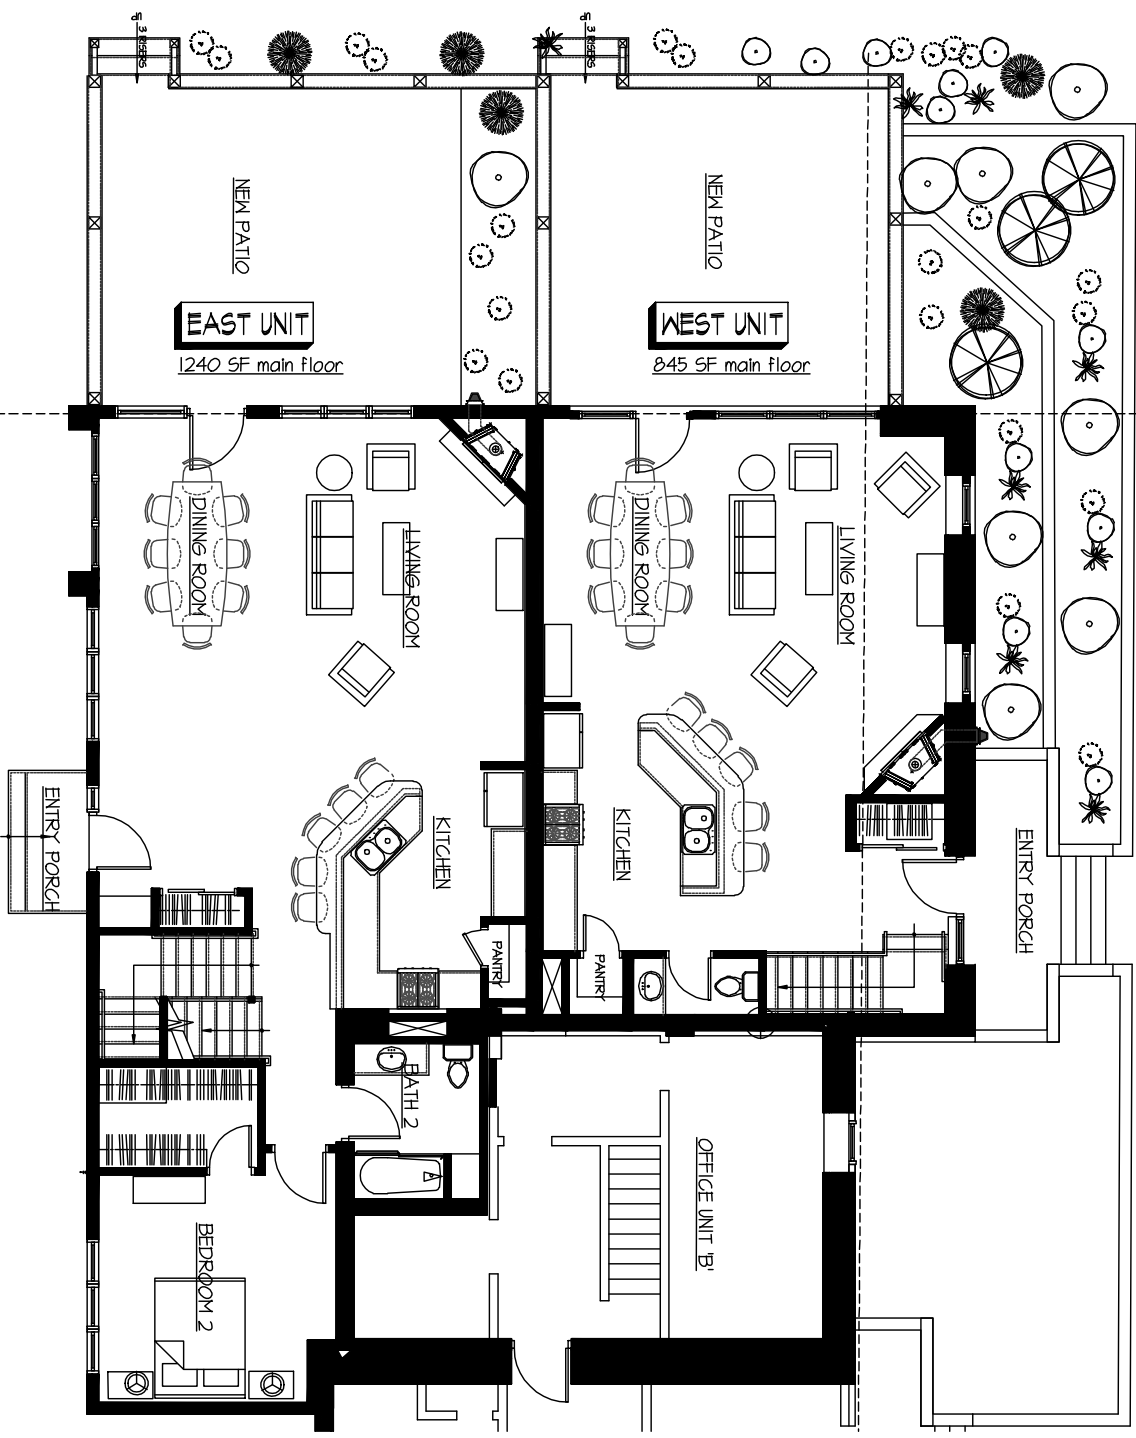

MAIN FLOOR

EAST UNIT

1240 SF main floor

WEST UNIT

845 SF main floor

DINING ROOM

LIVING ROOM

KITCHEN

PANTRY

BATH 2

BEDROOM 2

ENTRY PORCH

KITCHEN

PANTRY

LIVING ROOM

ENTRY PORCH

OFFICE UNIT 'B'