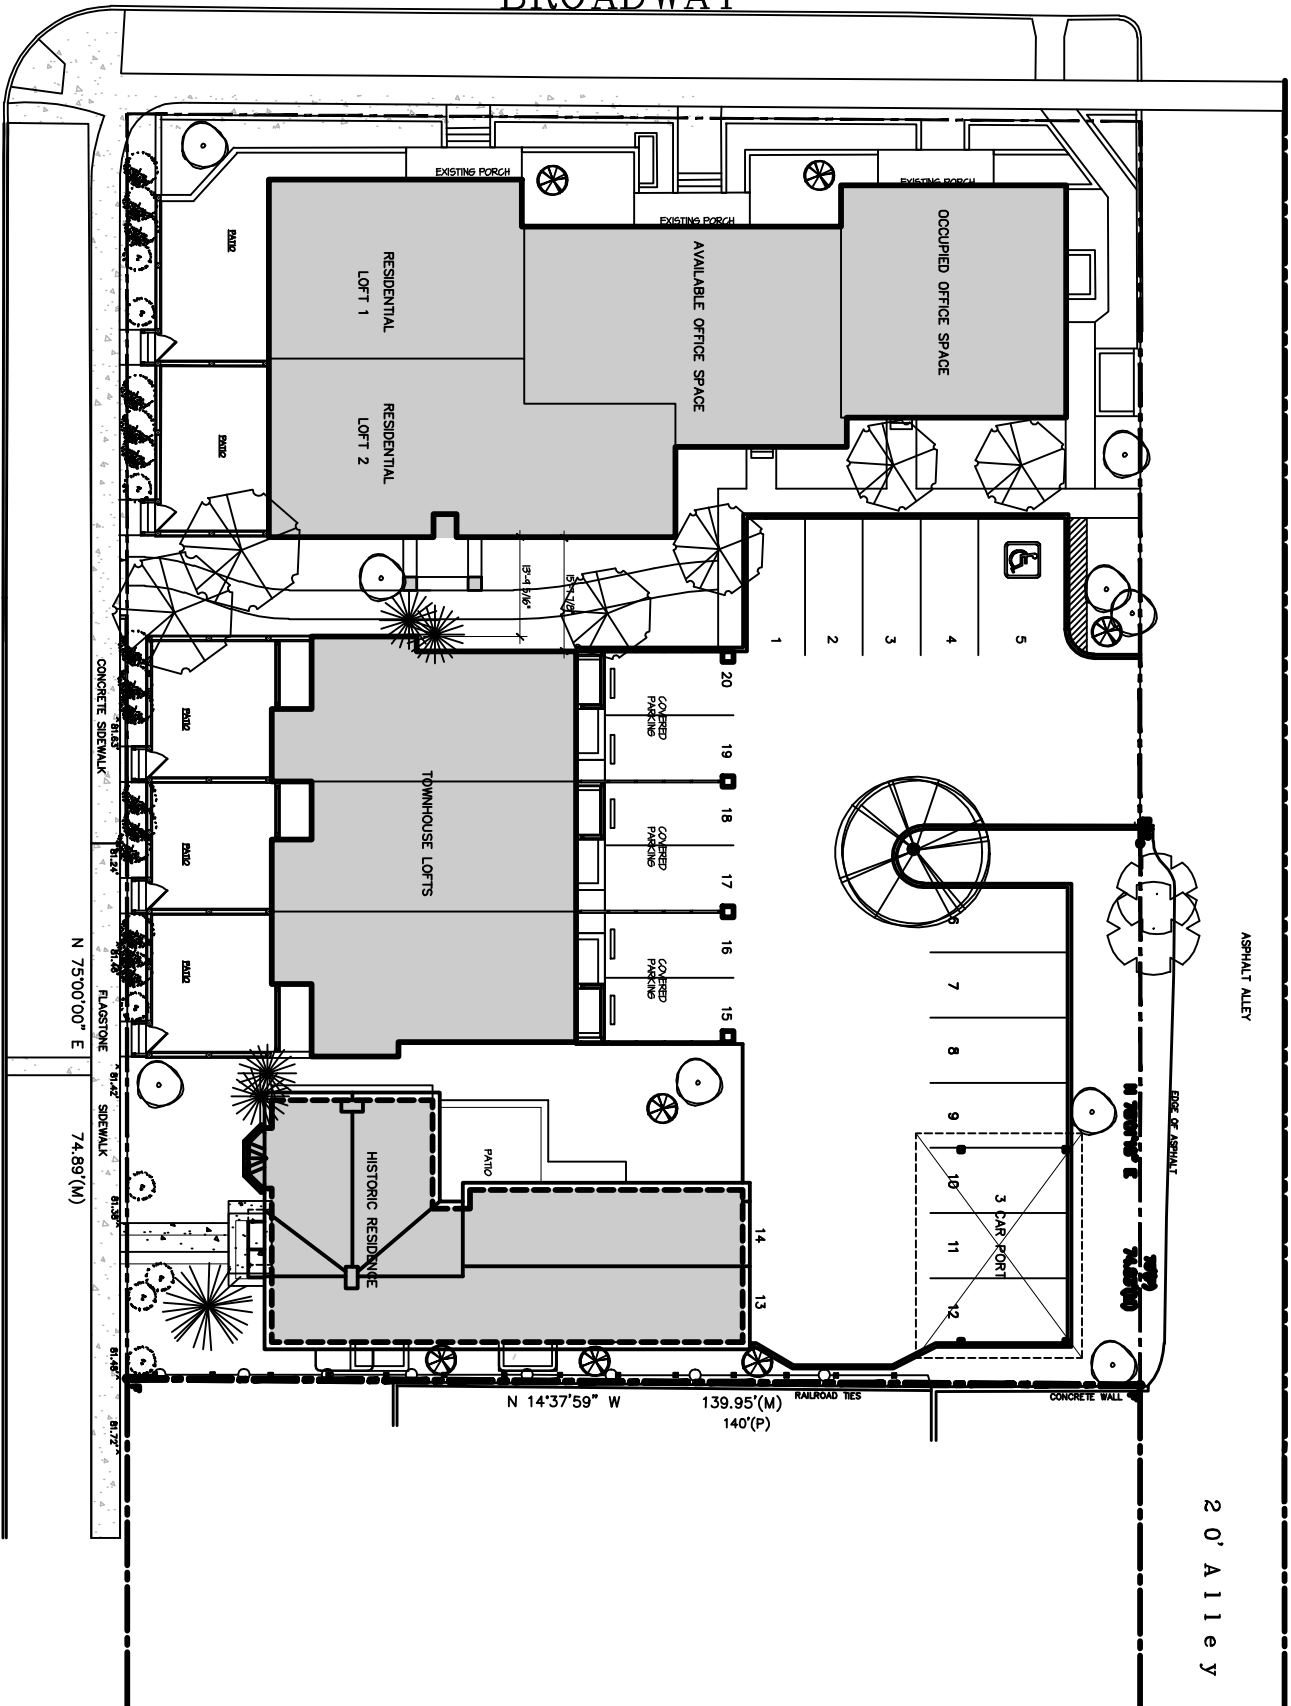

BROADWAY

High Street
(FORMERLY BLUFF STREET)

N 75'00"00" E

74.89'(M)

N 14°37'59" W

139.95'(M)
140'(P)

20' Alley